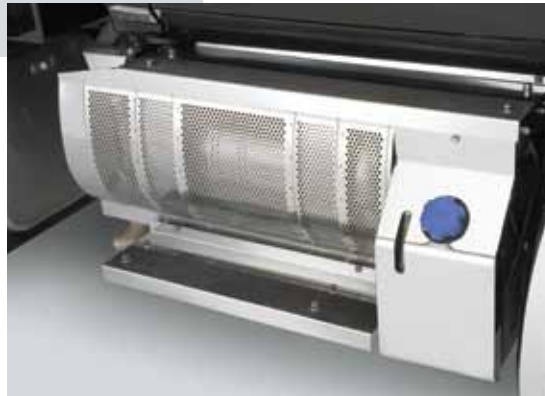

Side/Step Passenger Side

Step Products

Our steps are made from highly polished 430 grade stainless steel that can endure the constant use associated with the commercial truck environment.

Applicable Models:

2011 & Up

Part Numbers:

C7H71007 — Side/Step Driver Up
238/258/268/338 (308 358 CND)

C7H71008 — Side/Step Driver Low
238/258/268/338 (308 358 CND)

C7H71009 — Side/Step Passenger Up
238/258/268/338 (308 358 CND)

C7H71010 — Side/Step Passenger Low
238/258/268/338 (308 358 CND)

CND) S7H71011 — Def Tank Cover
258/268/338 (358 CND)

S7H71012 — Step Cover Front
258/268/338 (358 CND)