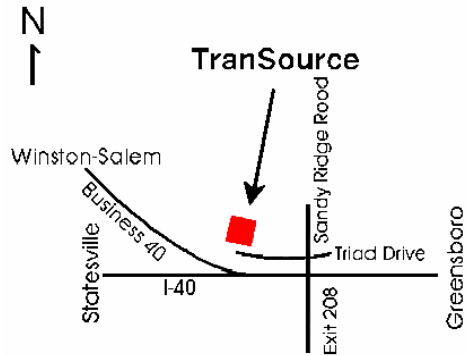

Phone: 336-996-6060
Fax: 336-992-7808

Hours:
Monday—Friday
6:30 AM—12 Midnight
Saturday
7:00 AM—3:30 PM

I-40 Greensboro exit 208
(Sandy Ridge Road / Farmer's Market)
Travel North on Sandy Ridge Road
Turn left on Triad Drive
TranSource is on right ~1/4 mile